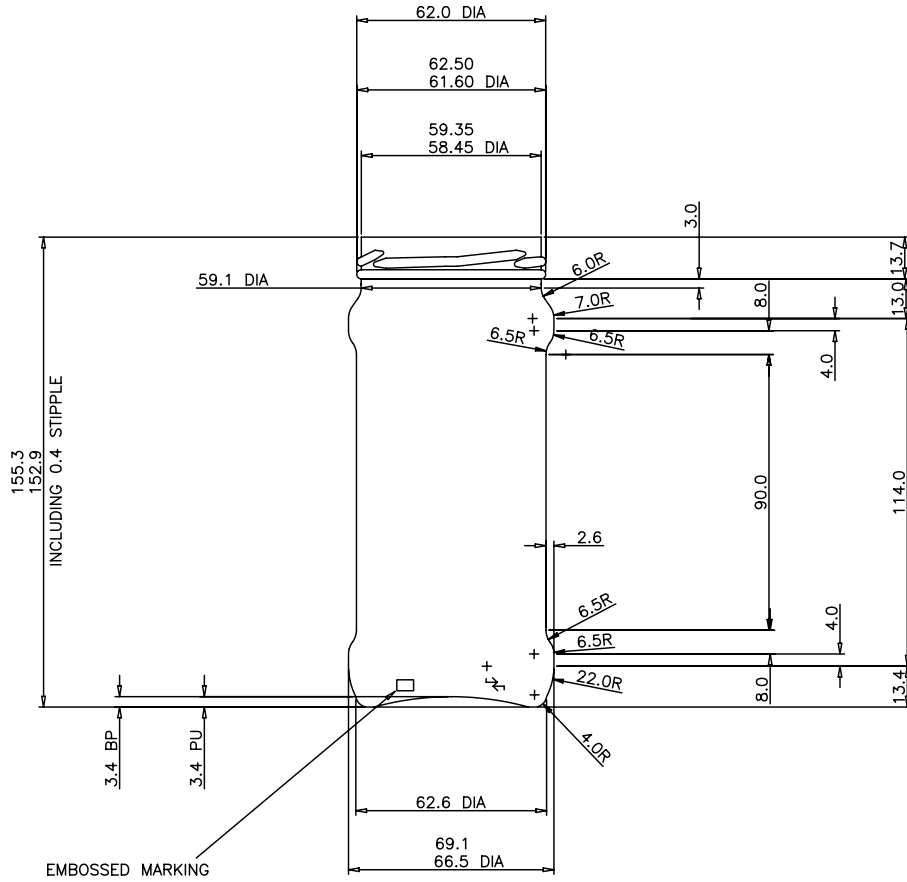

18 24

HS FRENCH FLINT

THE GLASS CONTAINER SPECIALISTS

VIEW ON BASE
STANDING AREA EMBOSSED
WITH RADIAL BAR STIPPLE

370ML FRUIT CHUTNEY GLASS JAR

Product code	CHU370B
Finish	63mm Twist-off
Capacity	370ml
Brim-full capacity	370ml